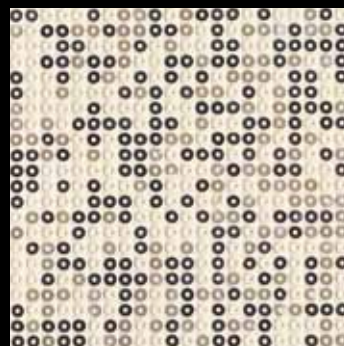

ALEA is a system of mosaics based on three different shapes:
Penna, Quadro and Tondo; smooth shapes, rounded, essential and pure
projected exploring the theme of organic.
ALEA is available in three colors: Bone, Clay, Smoke, for a total of 15
items available on 30x30 cm mesh.

BONE

CLAY

SMOKE

PENNA

QUADRO

TONDO

MIX SHAPES

PENNA / QUADRO / TONDO

MIX COLOURS

BONE / CLAY / SMOKE

ALEA

MATERIA_SURFACE_MATIÈRE

GRES PORCELLANATO NON SMALTATO RETTIFICATO_NATURALE

UNGLAZED PORCELAIN STONEWARE RECTIFIED_NATURAL

GRÈS CÉRAME NON ÉMAILLÉ RECTIFIÉ_NATUREL

JEAN MARIE MASSAUD *Design*