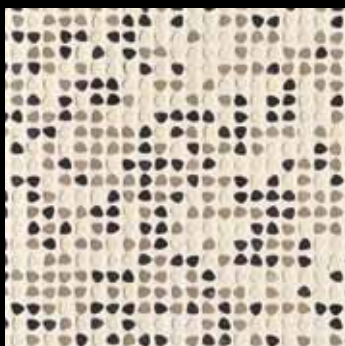

ALEA is a system of mosaics based on three different shapes:
Penna, Quadro and Tondo; smooth shapes, rounded, essential and pure
projected exploring the theme of organic.
ALEA is available in three colors: Bone, Clay, Smoke, for a total of 15
items available on 30x30 cm mesh.

BONE

CLAY

SMOKE

PENNA

QUADRO

TONDO

MIX SHAPES

PENNA / QUADRO / TONDO

MIX COLOURS

BONE / CLAY / SMOKE

ALEA

MATERIA_SURFACE_MATIÈRE

GRES PORCELLANATO NON SMALTATO RETTIFICATO_NATURALE

UNGLAZED PORCELAIN STONEWARE RECTIFIED_NATURAL

GRÈS CÉRAME NON ÉMAILLÉ RECTIFIÉ_NATUREL

JEAN MARIE MASSAUD *Design*